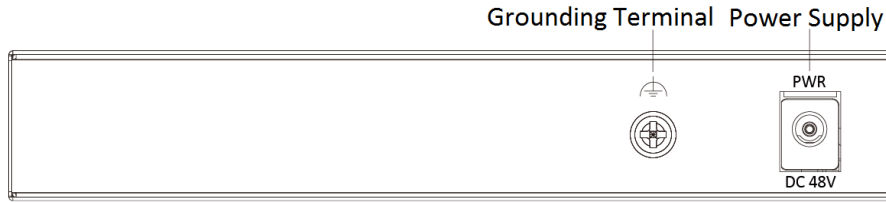

Rear panel: