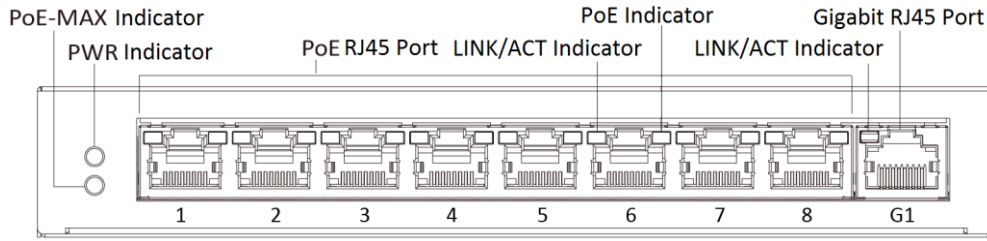

Physical Interface

Front panel: