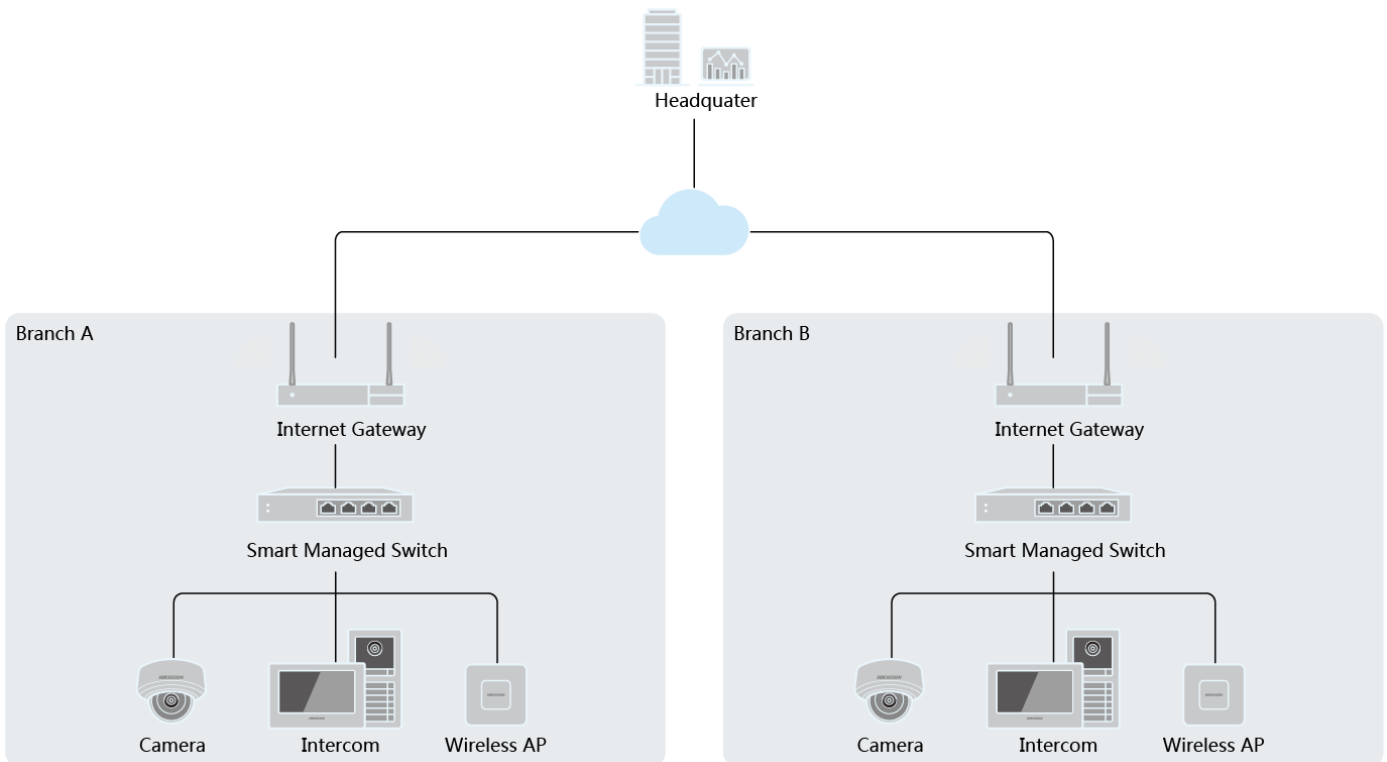

Visualized Topology Management

Network Health Monitor

Real-Time Alarm Push

Video Control and Preview

Key Feature

- 8 × 100 Mbps PoE RJ45 ports, 1 × gigabit network RJ45 port.
- IEEE 802.3at/af standard for PoE ports.
- Network topology management, alarm push, network health monitor.
- 6 KV surge protection for PoE ports.
- Up to 300 m long-range transmission.
- AF/AT camera can reach up to 300 m in extend mode.

Physical Interface

Front panel:

Rear panel:

Available Model

DS-3E1309P-EI

Dimension (unit: mm)

Typical Application

Distributed by