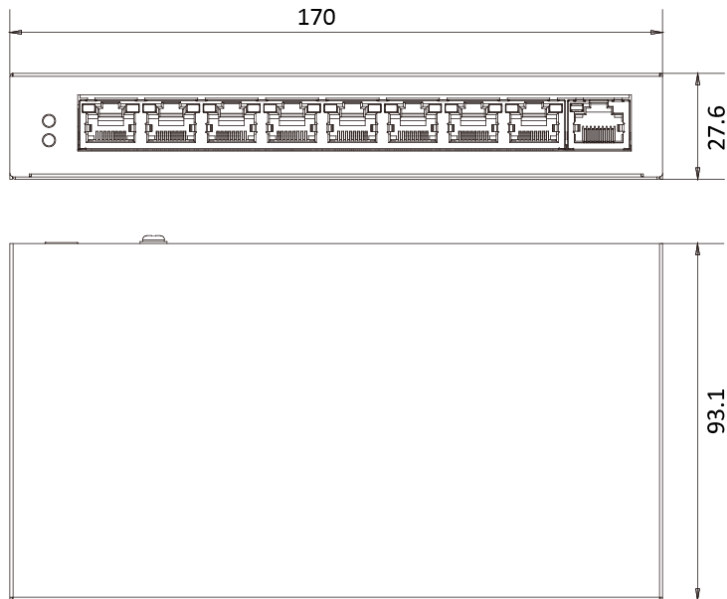

Physical Interface

Front panel:

Rear panel:

Available Model

DS-3E1309P-EI

Dimension (unit: mm)

Typical Application

Distributed by